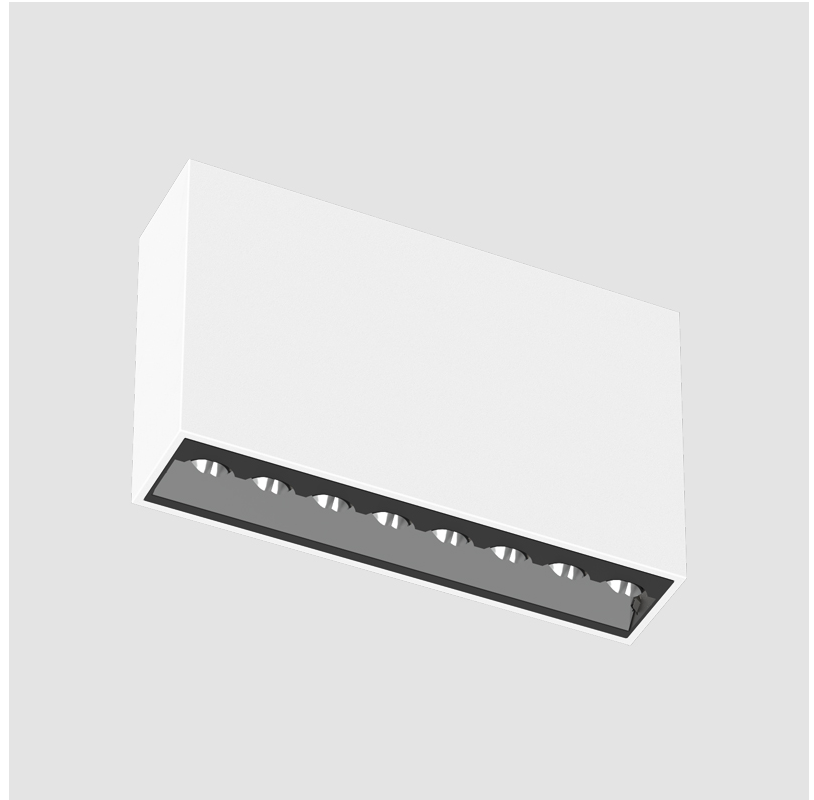

GENERAL

Series: Magiq Hollow Wallwash
Subseries: Magiq Hollow Wallwash
Partner: Prolicht
Division: Architectural
Installation: Surface
Product Type: Wallwash
Mounting Location: Ceiling
Light Distribution: Direct

PHYSICAL

Shape: Rectangle
Length (mm): 174
Length (in): 6 ⁷/₈
Width (mm): 42
Width (in): 1 ⁵/₈
Height (mm): 109
Height (in): 4 ³/₁₆

Fixture Finish: SSR / BKV / CWI / CRY / HAB / UFT / ITA / RUA / FTG / MYG / LOD / PUS / FRO / FUP / KIA / POP / BLS / SPG / MEY / GOH / CHC / COM / ABZ / JAG / OBR / MOS / ROR

Holder Finish: WHI / BLK
Fixture Material: Aluminum Die Cast

ELECTRICAL

Lamp Type: LED (Zhaga Standard)
Input Wattage (W): 19
Total Output Wattage (W): 17.3
Dimming: Tri-Mode (Non-Dimming and Phase Dimming (120Vac only) and 0-10V Dimming)
Driver Included: Yes
Driver Location: Integrated
Driver Type: Constant Current - Universal
Driver Class: Class 1
Input Voltage (V): 120 - 277
Constant Current (MA): 700mA

LED

Number of LEDs: 4
Color Temperature (°K): 2700 / 3000 / 3500 / 4000
Max. Delivered Lumen (lm): 1270 / 1270 / 1513 / 1544
Nominal Lumen (lm): 1492 / 1492 / 1778 / 1814
CRI: >90 CRI
Efficiency (%): 80
Lamp Life (hrs): 50000

OPTICAL

Adjustability: Fixed

RATINGS AND CERTIFICATIONS

Certified By: Certified for North American Standards
IP rating: IP20