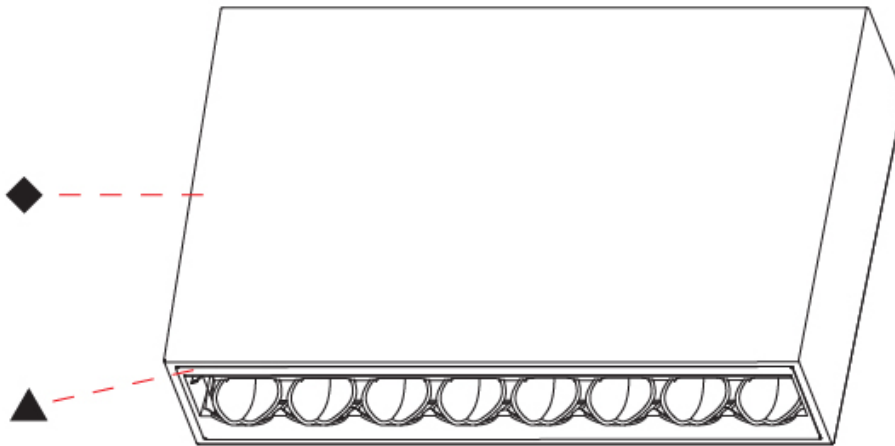

MAGIQ HOLLOW WALLWASH SURFACE

A3D188-

PROJECT _____

TYPE _____

SPECIFIER _____

QUANTITY _____

DATE _____

A