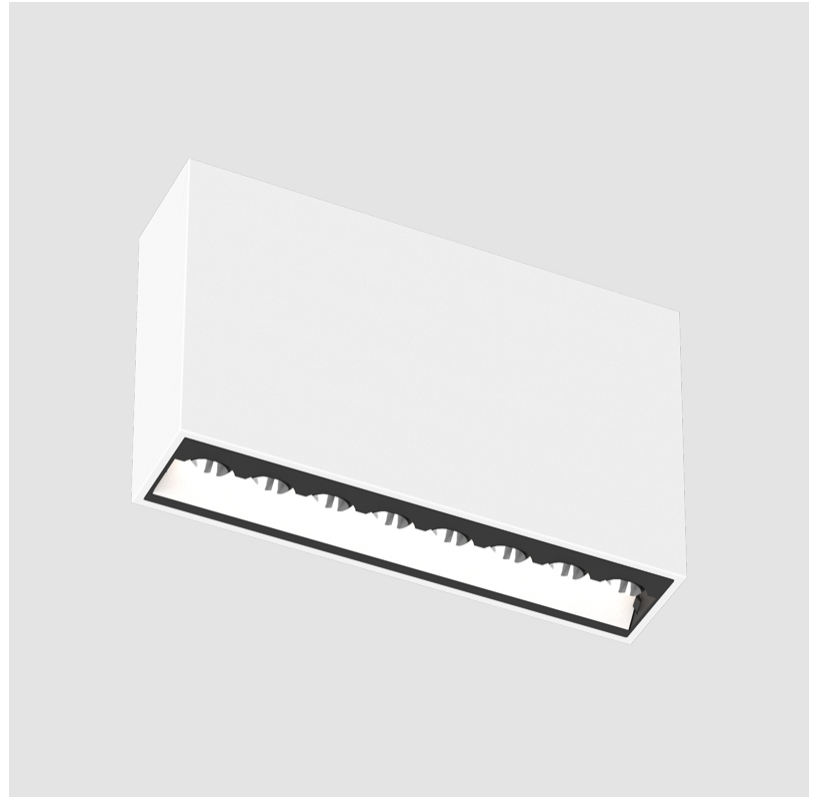

GENERAL

Series: Magiq Hollow Wallwash
Subseries: Magiq Hollow Wallwash
Partner: Prolicht
Division: Architectural
Installation: Surface
Product Type: Wallwash
Mounting Location: Ceiling
Light Distribution: Direct

PHYSICAL

Shape: Rectangle
Length (mm): 174
Length (in): 6 ⁷/₈
Width (mm): 42
Width (in): 1 ⁵/₈
Height (mm): 109
Height (in): 4 ⁵/₁₆

Fixture Finish: SSR / BKV / CWI / CRY / HAB / UFT / ITA / RUA / FTG / MYG / LOD / PUS / FRO / FUP / KIA / POP / BLS / SPG / MEY / GOH / CHC / COM / ABZ / JAG / OBR / MOS / ROR

Holder Finish: WHI / BLK
Accent Finish: SSR / BKV / CWI / CRY / HAB / LAG / UFT / ITA / RUA / RUR / MIC / FTG / MYG / TWT / LOD / PUS / FRO / FUP / KIA / POP / BLS / SPG / MEY / GOH / GUM / CHC / COM / ABZ / JAG
Fixture Material: Aluminum Die Cast

ELECTRICAL

Lamp Type: LED (Zhaga Standard)
Input Wattage (W): 19
Total Output Wattage (W): 17.3
Dimming: Tri-Mode (Non-Dimming and Phase Dimming (120Vac only) and 0-10V Dimming)
Driver Included: Yes
Driver Location: Integrated
Driver Type: Constant Current - Universal
Driver Class: Class 1
Input Voltage (V): 120 - 277
Constant Current (MA): 700mA

LED

Number of LEDs: 4
Color Temperature (°K): 2700 / 3000 / 3500 / 4000
Max. Delivered Lumen (lm): 1270 / 1270 / 1513 / 1544
Nominal Lumen (lm): 1492 / 1492 / 1778 / 1814
CRI: >90 CRI
Efficiency (%): 80
Lamp Life (hrs): 50000

OPTICAL

Adjustability: Fixed

RATINGS AND CERTIFICATIONS

Certified By: Certified for North American Standards
IP rating: IP20